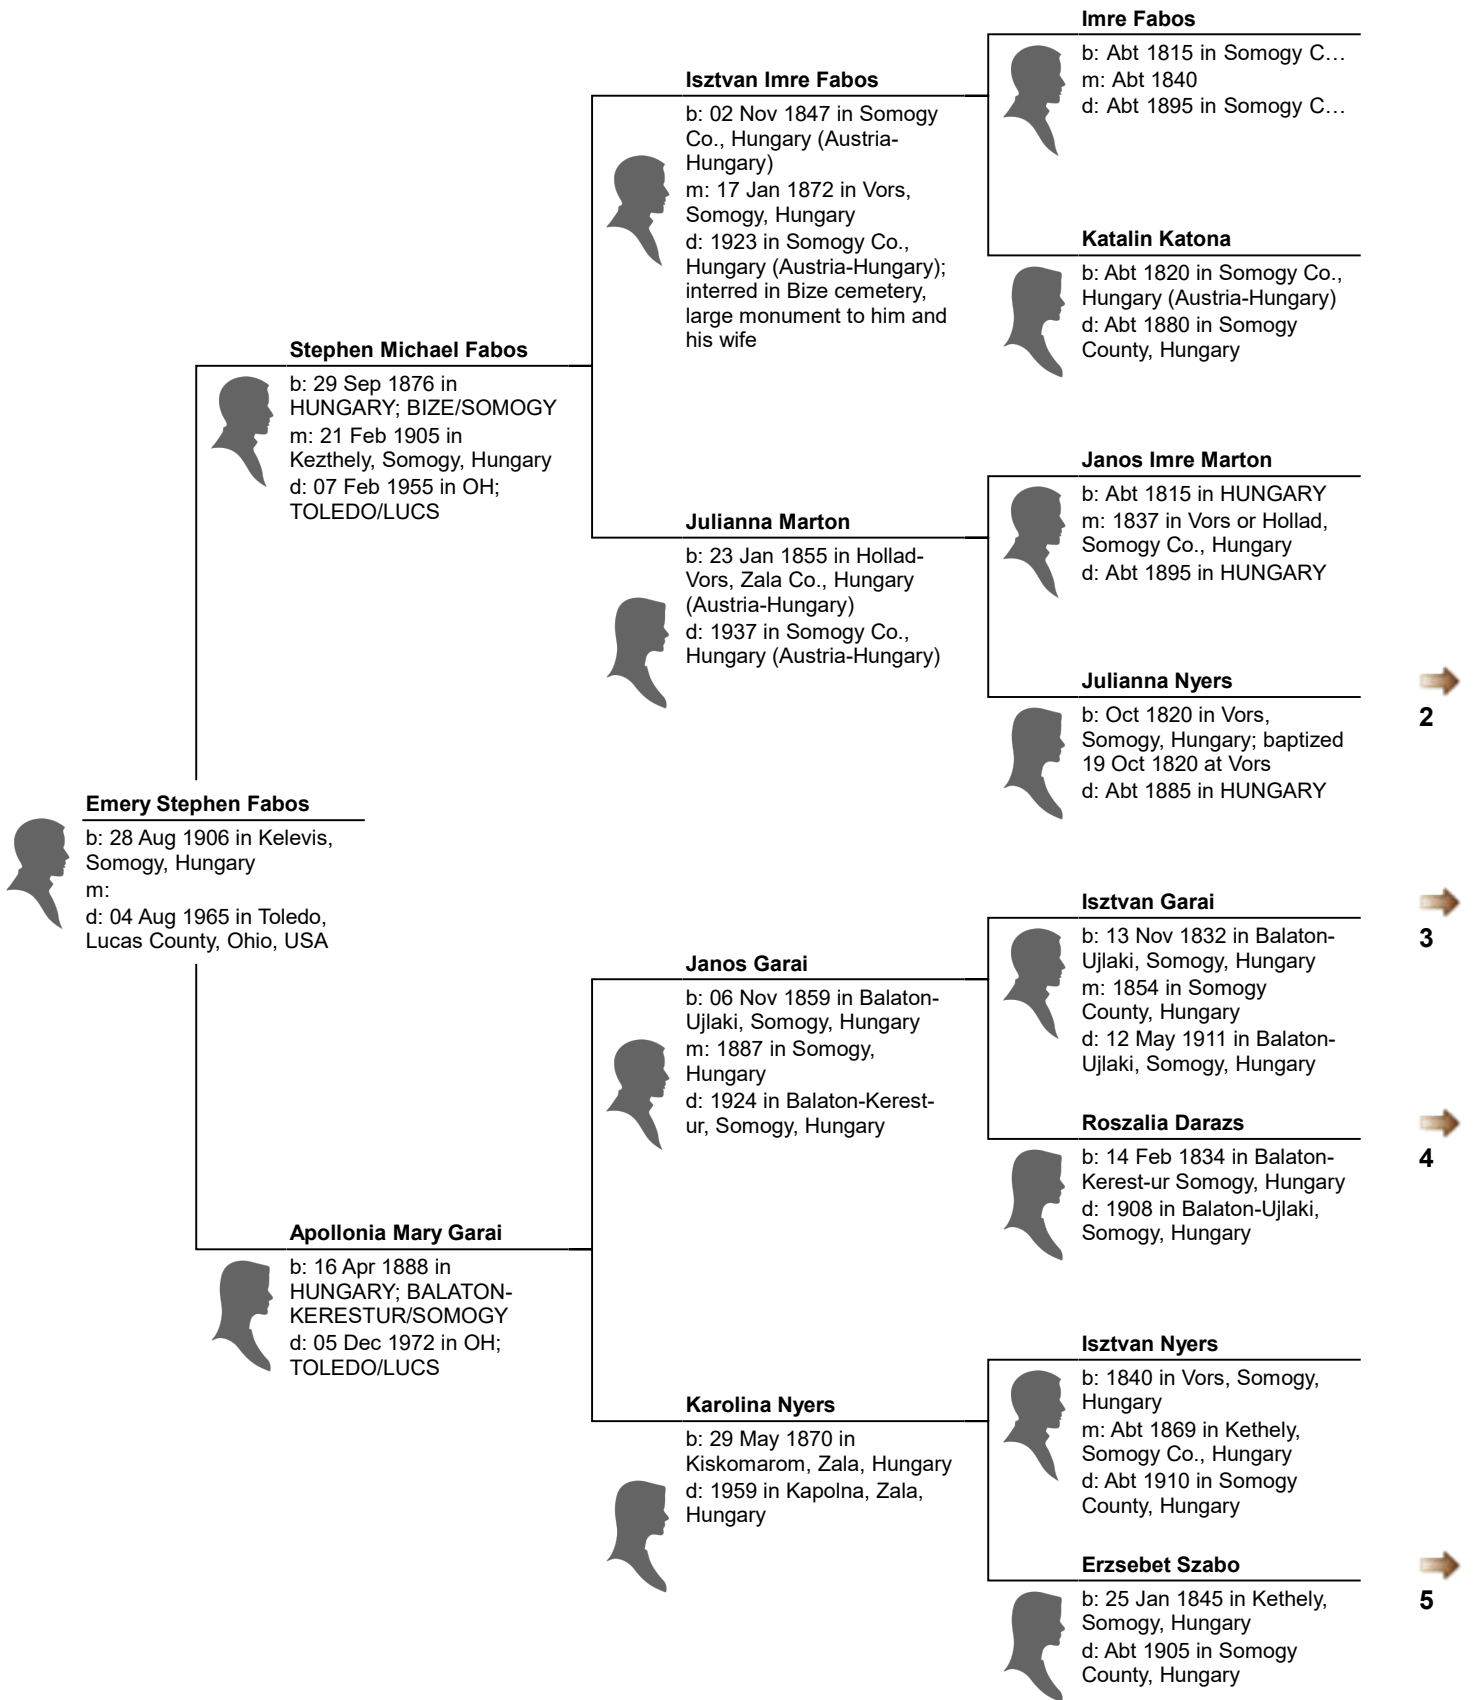

Pedigree Chart for Emery Stephen Fabos

Marton Nyers

b: Abt 1780 in Somogy,
Hungary
m: Abt 1804 in probably
Hollad, Somogy Co.,
Hungary
d:

Julianna Nyers

b: Oct 1820 in Vors,
Somogy, Hungary; baptized
19 Oct 1820 at Vors
m: 1837 in Vors or Hollad,
Somogy Co., Hungary
d: Abt 1885 in HUNGARY

Anna Szabo

1

b: Abt 1786 in Hungary
d:

Janos Garai

b: Abt 1808 in Balaton-Ujlaki, Somogy, Hungary
m: 1831 in Somogy County, Hungary
d: 1880 in Balaton-Ujlaki, Somogy, Hungary

Isztvan Garai

b: 13 Nov 1832 in Balaton-Ujlaki, Somogy, Hungary
m: 1854 in Somogy County, Hungary
d: 12 May 1911 in Balaton-Ujlaki, Somogy, Hungary

Katalin Ifi

b: Abt 1812 in Somogy County, Hungary
d: Abt 1860 in Balaton-Ujlaki, Somogy, Hungary

1

Janos Darazs

b: 1803 in Balaton-Ujlaki,
Somogy, Hungary
m:
d: Abt 1870 in Balaton-
Kerest-ur, Somogy,
Hungary

Eva Molnar

b: 19 Dec 1818 in Kethely,
Somogy, Hungary
d: Abt 1880 in Kethely,
Somogy, Hungary

1